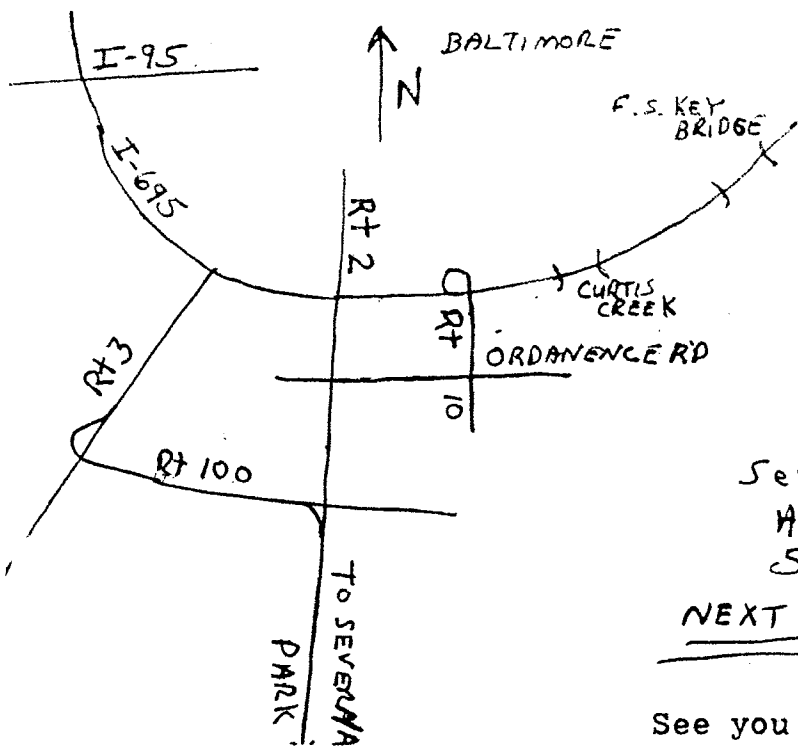

Location: Severna Park Mall

Date: March 11, 1989

Time: Set-up - 10 to 11 AM

Show - 11AM to 5PM

We will be having the March meeting as part of the Severna Park Mall Show on March 11, 1989, as agreed by club members present at the February 18 meeting.

If you have coolers, bring them also, with food and sodas. Directions to Severna Park follow.

Severna Park Mall  
Hobby World  
544-8782

NEXT TO CALDOR

See you there,

*Norman Veber*  
Norman Veber