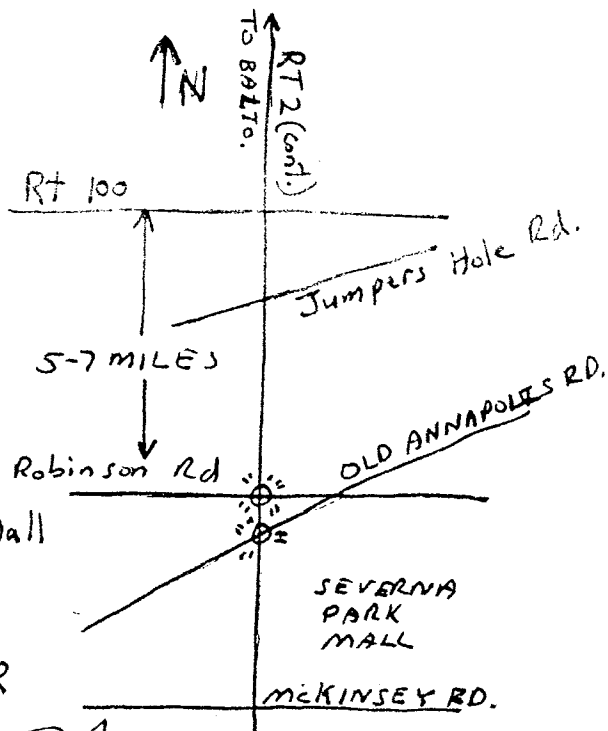

From: Norman Veber
7479-D Furnace Branch Road
Glen Burnie, MD 21061
301-768-3648

Date: February 24, 1989

To: Maryland Automotive Modelers Association Members

Subject: Severna Park Mall Model Car Show

Location: Severna Park Mall

Date: March 11, 1989

Time: Set-up - 10 to 11 AM

Show - 11AM to 5PM

We will be having the March meeting as part of the Severna Park Mall Show on March 11, 1989, as agreed by club members present at the February 18 meeting.

There will be about 10 tables available to us and I would assume that two people can share each table as far as display space goes. If you feel you want more than half a table for display, please contact me as soon as possible.

I don't know what each of you considers a reasonable amount of models to bring to a show like this, but I would hope each member brings 5 - 10 models. If you feel like bringing more, by all means, do so.

If you have coolers, bring them also, with food and sodas. Directions to Severna Park follow.

Severna Park Mall
Hobby World
544-8782

NEXT TO CALDOR

See you there,

Norman Veber
Norman Veber